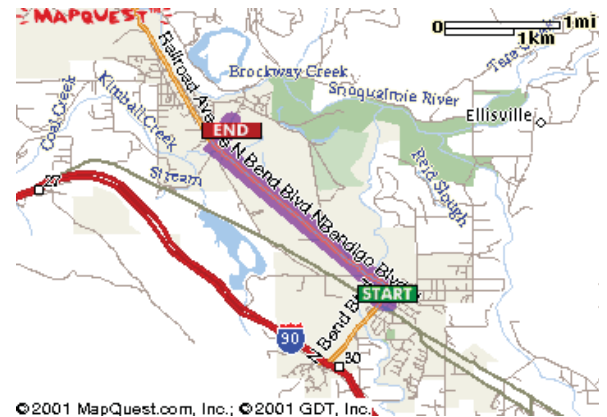

Driving Directions to Mount Si High School

Street Address:

8651 Meadowbrook Way S.E.

Snoqualmie, WA 98065

West Bound I-90 Directions

- 1: Merge onto I-90 W.
- 2: Take the WA-202 W exit- exit number 31- towards NORTH BEND/SNOQUALMIE
- 3: Turn RIGHT onto N BEND BLVD S/WA-202 E.
- 4: Turn SLIGHT LEFT.
- 5: Turn SLIGHT LEFT onto N BEND BLVD N/WA-202.
- 6: Turn RIGHT onto BOALCH AVE NW.
- 7: BOALCH AVE NW becomes MEADOWBROOK NORTH BEND RD SE.
- 8: MEADOWBROOK NORTH BEND RD SE becomes PARK ST.
- 9: Turn LEFT onto MEADOWBROOK WAY.

East Bound I-90 Directions

- 1: Take I-90 East to exit 27.
- 2: At end of off ramp, take a left and go down the hill about 1 mile.
- 3: Turn left onto Meadowbrook Way, following the signs to Snoqualmie and Snoqualmie Falls.
- 4: Continue straight on Meadowbrook Way, to stop light.
- 5: Go straight through light and Mount Si High School is about 2 blocks further on your left.

From Redmond Directions

- 1: Take Highway 202 East from Redmond to Fall City (approx 14 miles)
- 2: In Fall City, continue on Hwy 202 by turning left over bridge, and stay to the right.
- 3: Follow signs to Snoqualmie and Snoqualmie Falls.
- 4: Continue on Hwy 202 through Snoqualmie.
- 5: Turn left at light onto Meadowbrook Way.
- 6: Mount Si High School is 2 blocks further on your left.